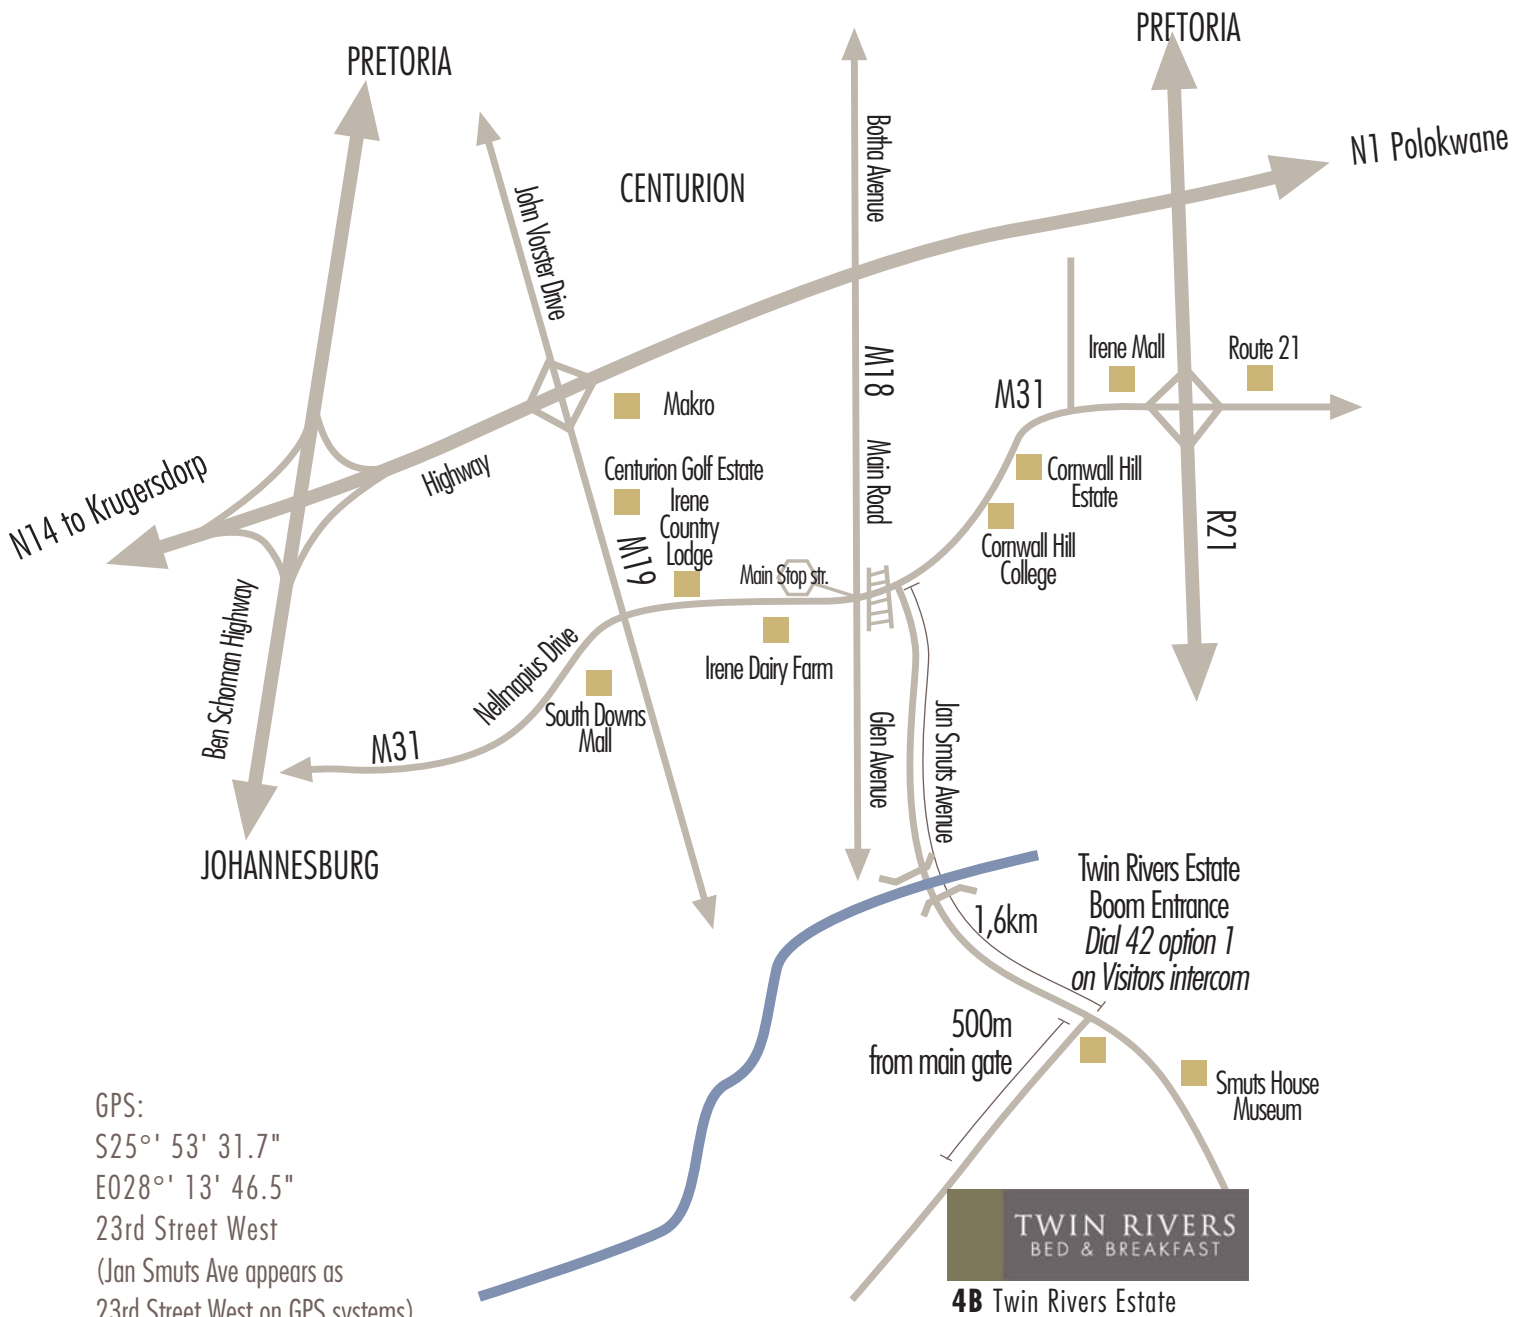

# TWIN RIVERS BED & BREAKFAST

GPS:  
 S25° 53' 31.7"  
 E028° 13' 46.5"  
 23rd Street West  
 (Jan Smuts Ave appears as  
 23rd Street West on GPS systems)

**TWIN RIVERS**  
 BED & BREAKFAST  
**4B Twin Rivers Estate**

IF TRAVELLING FROM OR TAMBO AIRPORT:

Take R21 to Pretoria  
Take Nellmapius Drive Exit  
Turn left into Nellmapius Drive at top of off-ramp  
Continue along Nellmapius passed Cornwall Hill Estate on the left  
Just before railway bridge, turn left into Jan Smuts Ave  
Proceed 1.6km along Jan Smuts Ave-Twin Rivers Estate on right hand side  
Enter security gate and dial 42 then option 1 at visitors' intercom  
Proceed 500m to no. 4B which is on your left.

IF TRAVELLING FROM JHB. OR LANSERIA AIRPORT:

Take N1 Polokwane  
Take Botha Ave exit (M18)  
Turn right into Botha Ave at bottom of off-ramp  
Continue to 4-way stop at Irene Village Shopping Centre  
Turn left into Nellmapius Drive  
Proceed under railway bridge and immediately turn right into Jan Smuts Ave  
Proceed 1.6km along Jan Smuts Ave-Twin Rivers Estate on right hand side  
Enter security gate and dial 42 then option 1 at visitors' intercom  
Proceed 500m to no. 4B which is on your left.

(Jan Smuts Ave appears as 23rd Street West on most GPS's)

For further details, see map on web page [www.twinriversbedandbreakfast.co.za](http://www.twinriversbedandbreakfast.co.za)